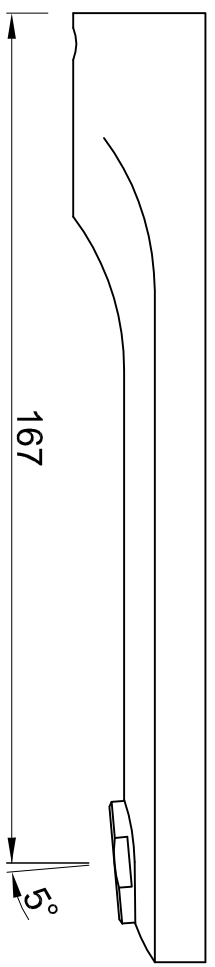

WALL FLANGE

230x70

80

φ32

HANDLES

167

5°

SPOUT

φ30.5

56

SLEEVES

1/2" BSP

70

SPOUT NIPPLE