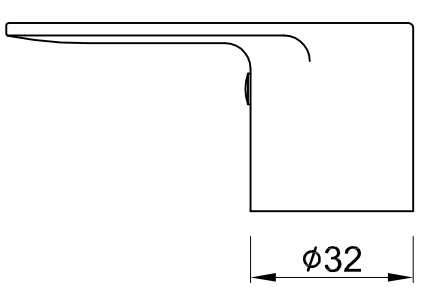

WALL FLANGE

230x70

80

φ32

HANDLES

167

5°

SPOUT

φ30.5

56

SLEEVES

1/2" BSP

70

SPOUT NIPPLE