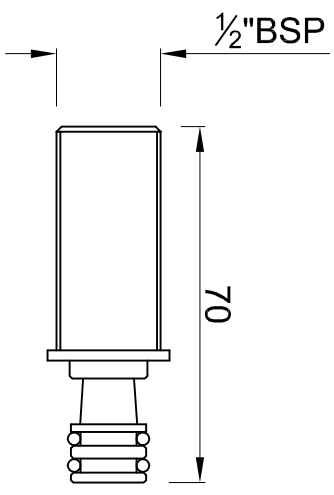

WALL FLANGE

230x70

80

φ32

HANDLES

167

5°

SPOUT

φ30.5

56

SLEEVES

1/2" BSP

70

SPOUT NIPPLE