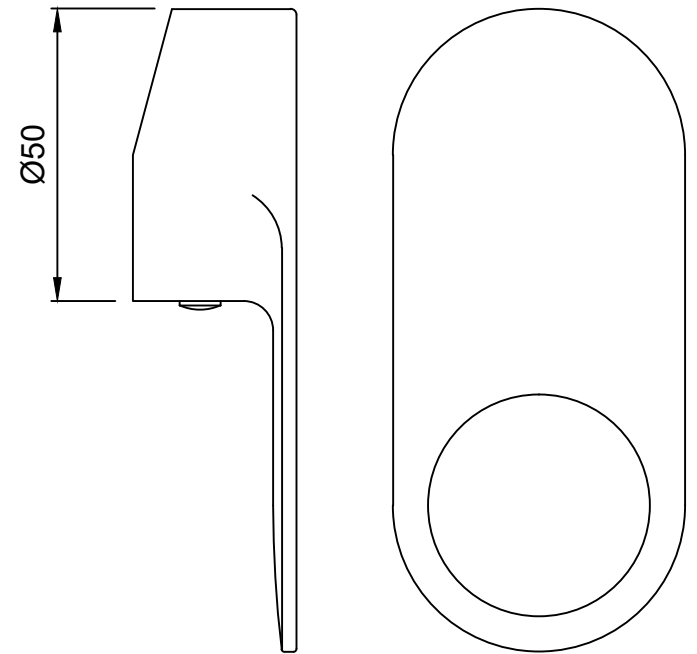

Single Lever Exposed Parts Kit of Diverter Consisting of Operating Lever, Wall Flange (with Seals) & Button Only (Compatible with Item ALD-065N)

Cat. No.-ORP-10065NKPM

WALL FLANGE

OPERATING LEVER

SLEEVE CAP

BUTTON