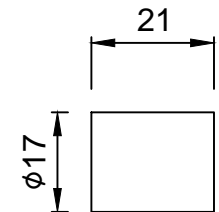

Single Lever Exposed Parts Kit of Diverter Consisting of Operating Lever, Wall Flange (with Seals) & Button Only (Compatible with Item ALD-065N)

Cat. No.-ORP-10065NKPM

WALL FLANGE

OPERATING LEVER

SLEEVE CAP