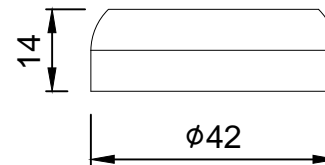

Single Lever Exposed Parts Kit of Diverter Consisting of Operating Lever, Wall Flange (with Seals) & Button Only (Compatible with Item ALD-065N)

Cat. No.-ORP-10065NKPM

WALL FLANGE

OPERATING LEVER

SLEEVE CAP