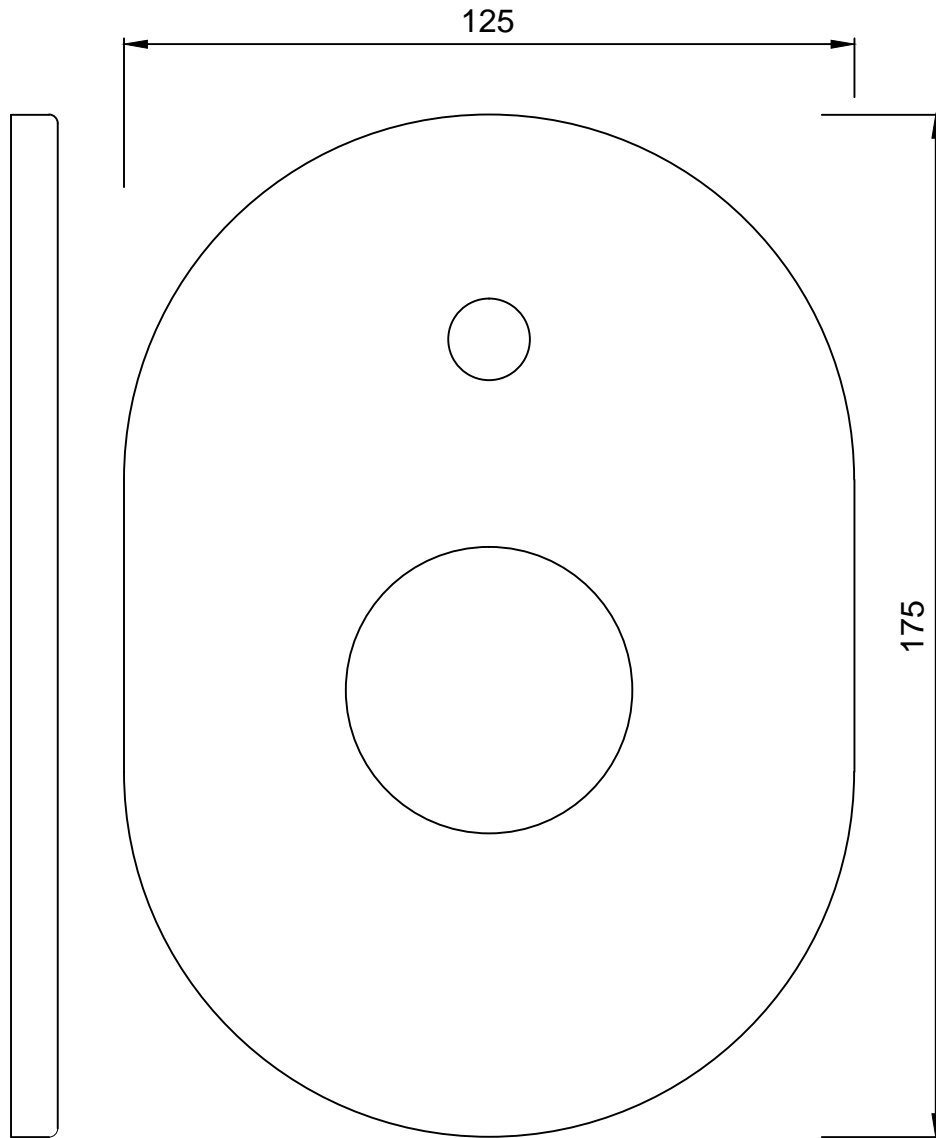

Single Lever Exposed Parts Kit of Diverter Consisting of Operating Lever, Wall Flange (with Seals) & Button Only (Compatible with Item ALD-065N)

Cat. No.-ORP-10065NKPM

WALL FLANGE

OPERATING LEVER

SLEEVE CAP