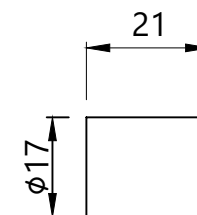

Single Lever Exposed Parts Kit of Diverter Consisting of Operating Lever, Wall Flange (with Seals) & Button Only (Compatible with Item ALD-065N)

Cat. No.-OPP-15065NKPM

WALL FLANGE

OPERATING LEVER

SLEEVE CAP