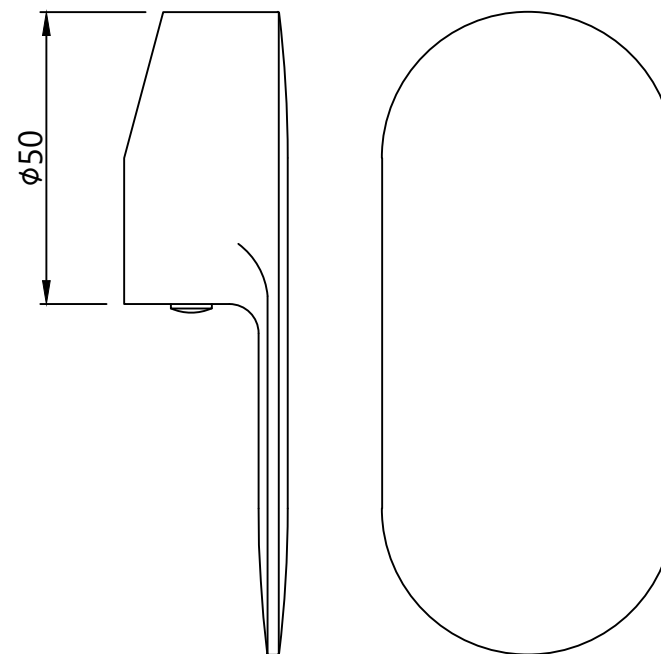

Single Lever Exposed Parts Kit of Diverter Consisting of Operating Lever, Wall Flange (with Seals) & Button Only (Compatible with Item ALD-065N)

Cat. No.-OPP-15065NKPM

WALL FLANGE

OPERATING LEVER

SLEEVE CAP

BUTTON