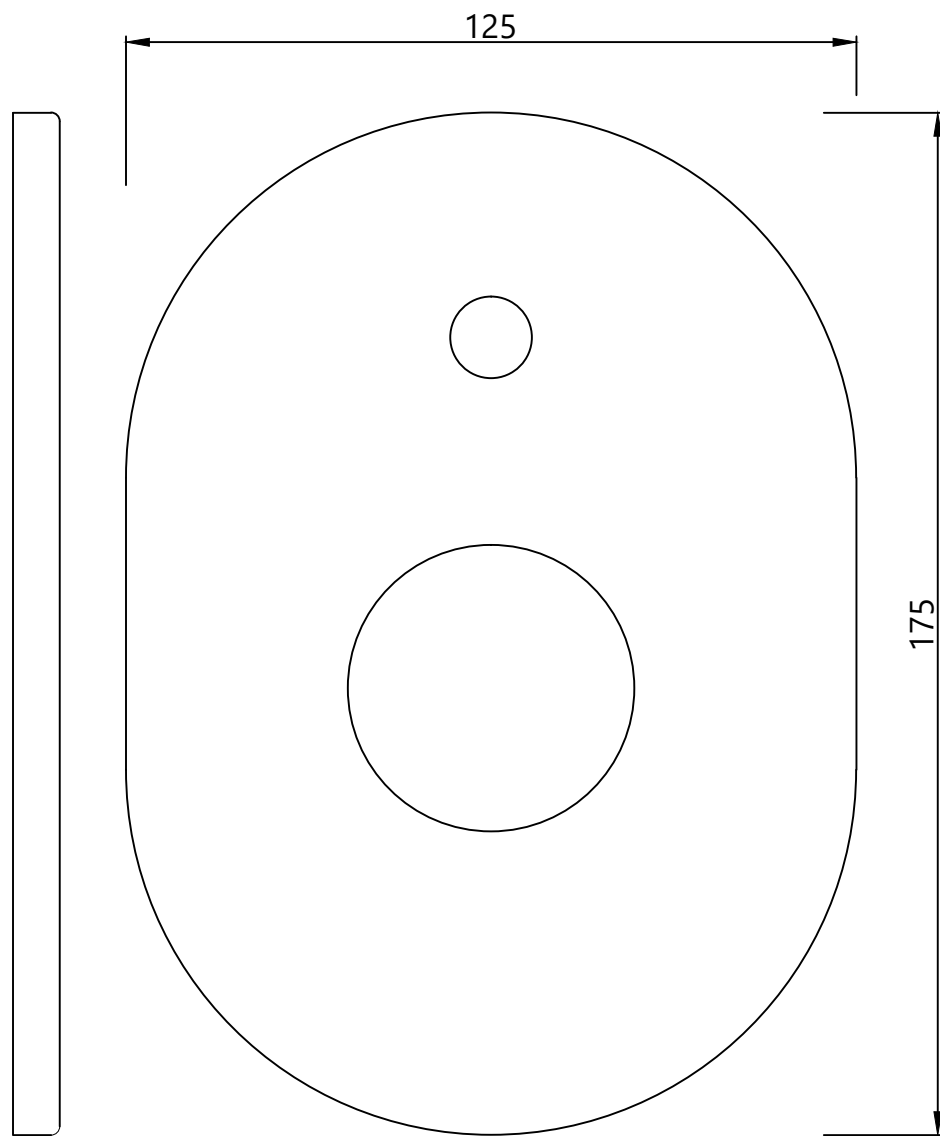

Single Lever Exposed Parts Kit of Diverter Consisting of Operating Lever, Wall Flange (with Seals) & Button Only (Compatible with Item ALD-065N)

Cat. No.-OPP-15065NKPM

WALL FLANGE

OPERATING LEVER

SLEEVE CAP