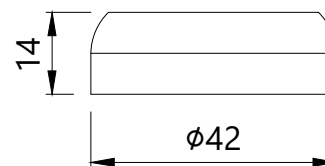

Single Lever Exposed Parts Kit of Diverter Consisting of Operating Lever, Wall Flange (with Seals) & Button Only (Compatible with Item ALD-065N)

Cat. No.-OPP-15065NKPM

WALL FLANGE

OPERATING LEVER

SLEEVE CAP