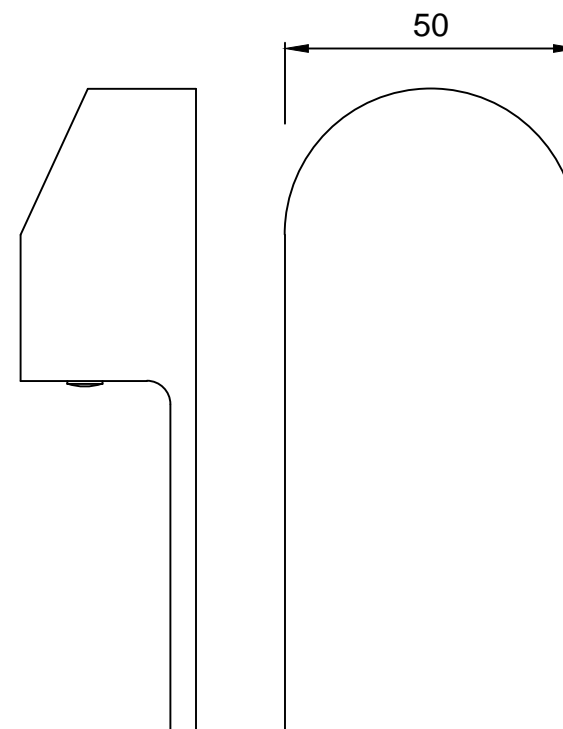

Single Lever Exposed Parts Kit of Diverter Consisting of Operating Lever, Wall Flange (with Seals) & Button Only (Compatible with Item ALD-065N)

Cat. No.-LYR-38065NK

WALL FLANGE

OPERATING LEVER

SLEEVE CAP

BUTTON