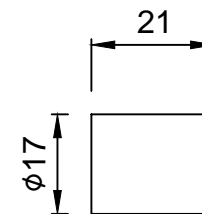

Single Lever Exposed Parts Kit of Diverter Consisting of Operating Lever, Wall Flange (with Seals) & Button Only (Compatible with Item ALD-065N)

Cat. No.-LYR-38065NK

WALL FLANGE

OPERATING LEVER

SLEEVE CAP