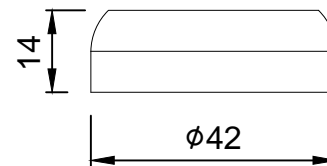

Single Lever Exposed Parts Kit of Diverter Consisting of Operating Lever, Wall Flange (with Seals) & Button Only (Compatible with Item ALD-065N)

Cat. No.-LYR-38065NK

WALL FLANGE

OPERATING LEVER

SLEEVE CAP