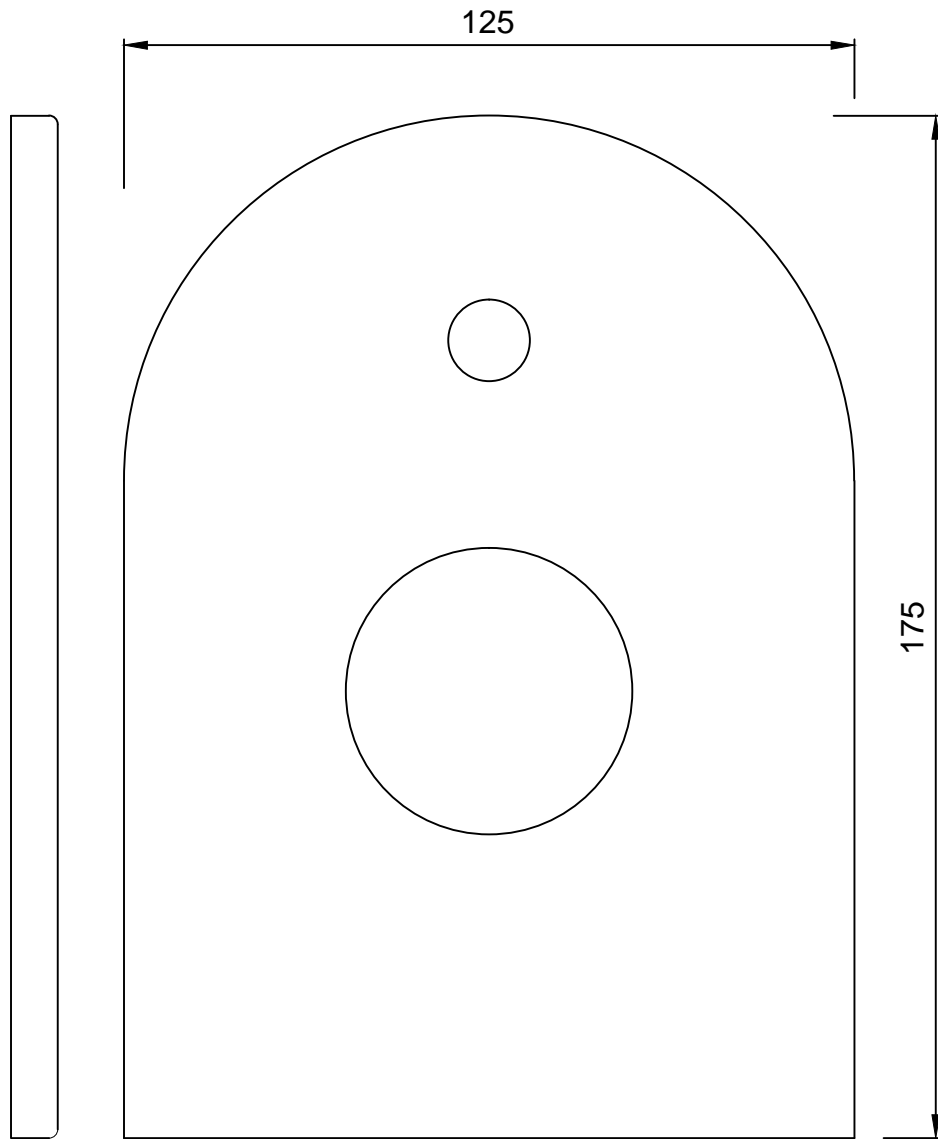

Single Lever Exposed Parts Kit of Diverter Consisting of Operating Lever, Wall Flange (with Seals) & Button Only (Compatible with Item ALD-065N)

Cat. No.-LYR-38065NK

WALL FLANGE

OPERATING LEVER

SLEEVE CAP