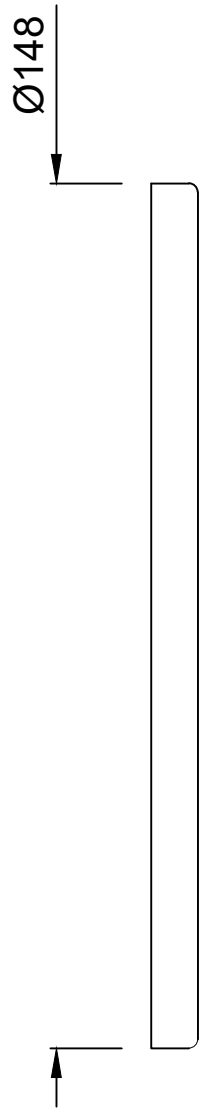

Single Lever Exposed Parts Kit of Diverter Consisting of Operating Lever, Wall Flange (with Seals) & Button Only (Compatible with Item ALD-065N)

Cat. No.-FUS-29065NK

WALL FLANGE

OPERATING LEVER

SLEEVE CAP

BUTTON