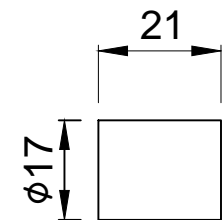

Single Lever Exposed Parts Kit of Diverter Consisting of Operating Lever, Wall Flange (with Seals) & Button Only (Compatible with Item ALD-065N)

Cat. No.-FUS-29065NK

WALL FLANGE

OPERATING LEVER

SLEEVE CAP