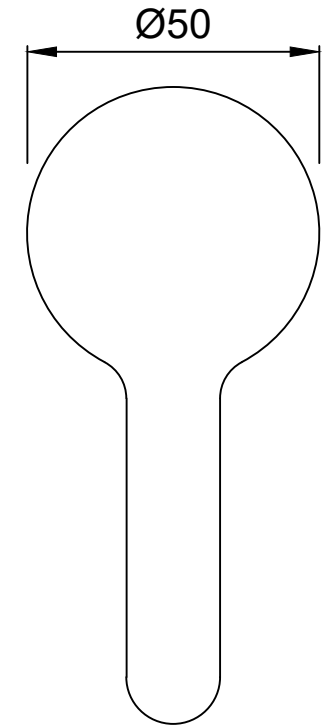

Single Lever Exposed Parts Kit of Diverter Consisting of Operating Lever, Wall Flange (with Seals) & Button Only (Compatible with Item ALD-065N)

Cat. No.-FUS-29065NK

WALL FLANGE

OPERATING LEVER

SLEEVE CAP

BUTTON