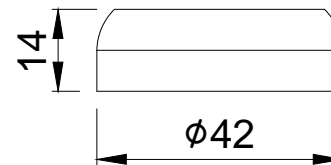

Single Lever Exposed Parts Kit of Diverter Consisting of Operating Lever, Wall Flange (with Seals) & Button Only (Compatible with Item ALD-065N)

Cat. No.-FUS-29065NK

WALL FLANGE

OPERATING LEVER

SLEEVE CAP