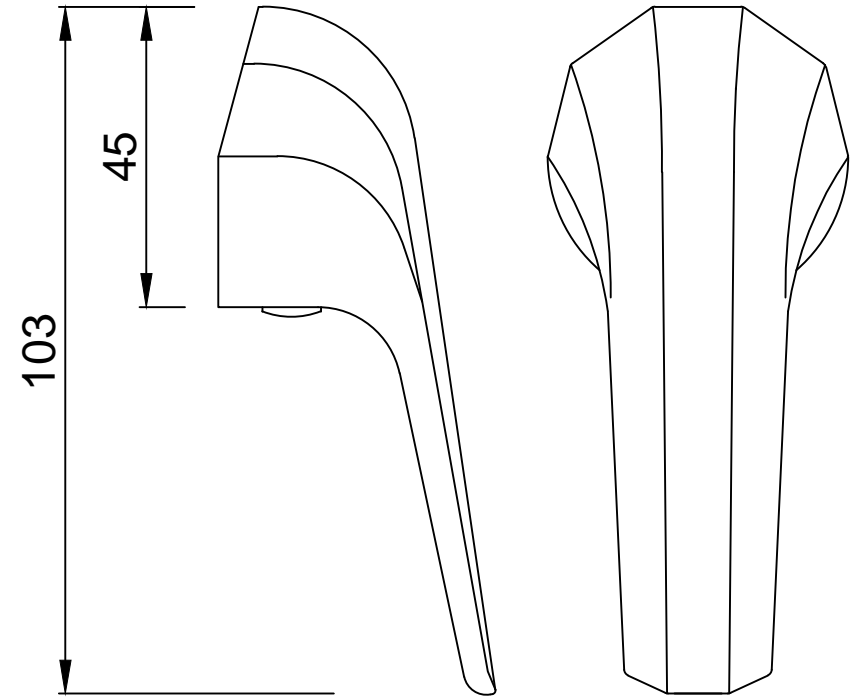

WALL FLANGE

OPERATING LEVER

CARTRIDGE SLEEVE