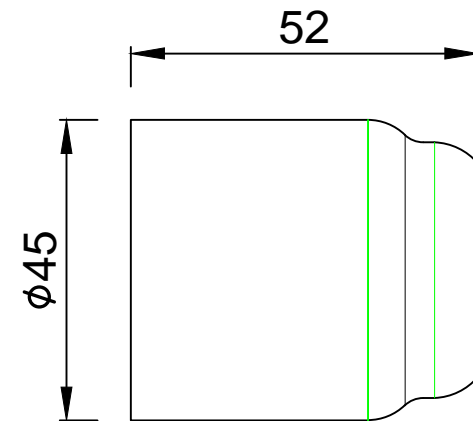

WALL FLANGE

OPERATING LEVER

CARTRIDGE SLEEVE