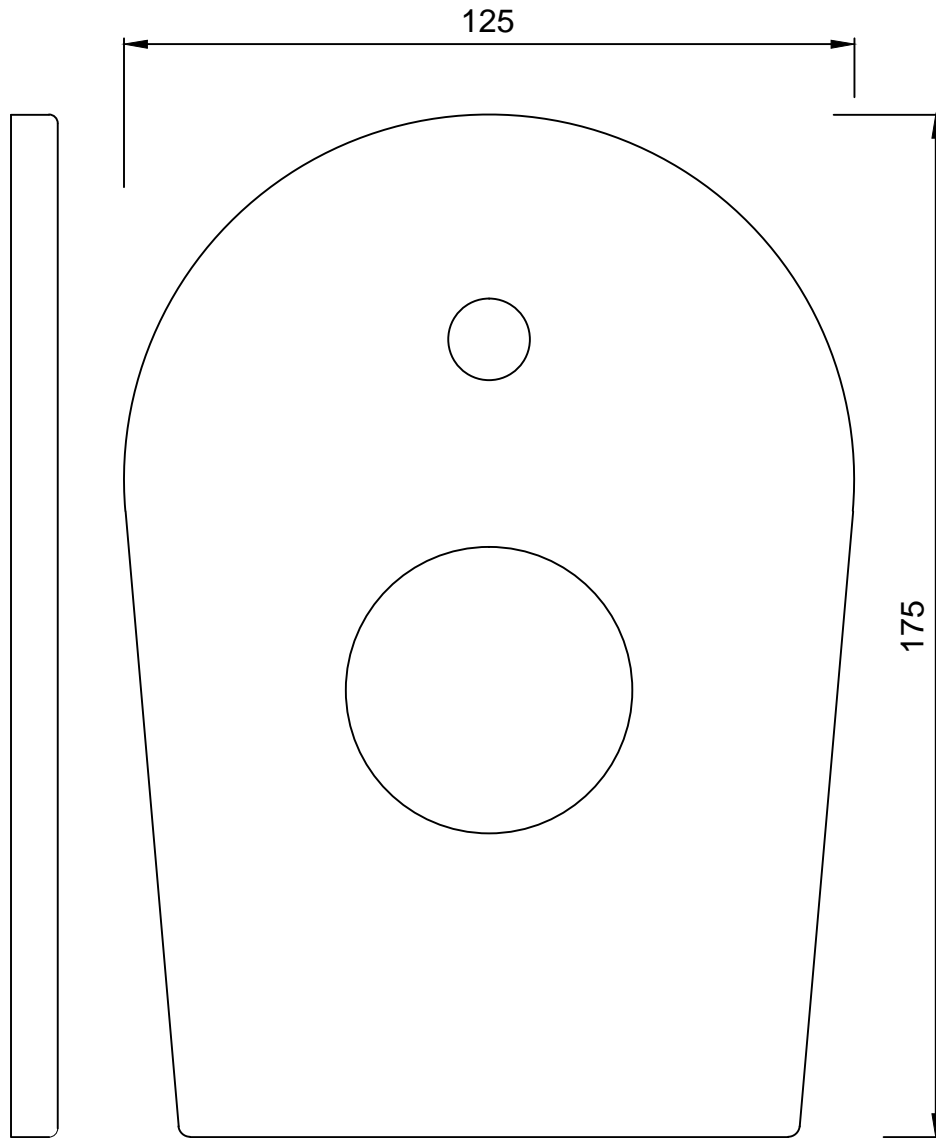

Single Lever Exposed Parts Kit of Diverter Consisting of Operating Lever, Wall Flange (with Seals) & Button Only (Compatible with Item ALD-065N)

Cat. No.-ARI-39065NK

WALL FLANGE

OPERATING LEVER

SLEEVE CAP

BUTTON