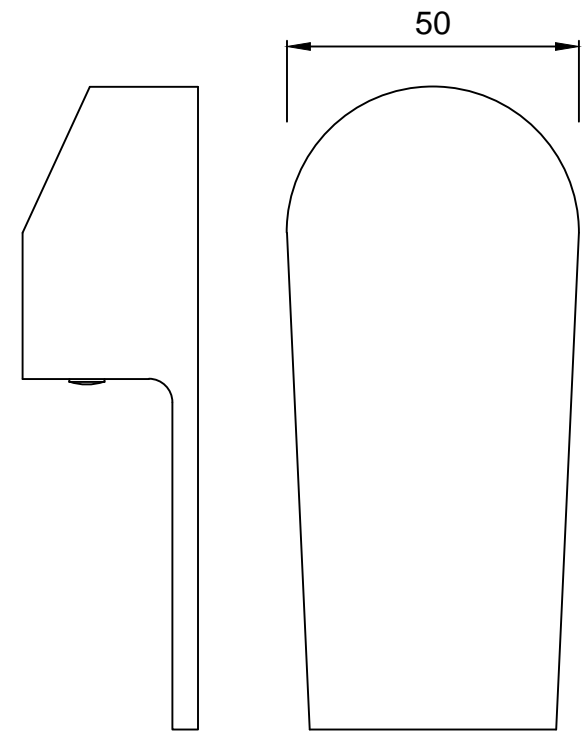

Single Lever Exposed Parts Kit of Diverter Consisting of Operating Lever, Wall Flange (with Seals) & Button Only (Compatible with Item ALD-065N)

Cat. No.-ARI-39065NK

WALL FLANGE

OPERATING LEVER

SLEEVE CAP

BUTTON