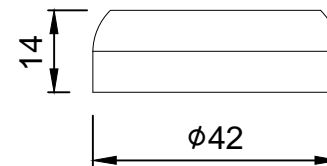

Single Lever Exposed Parts Kit of Diverter Consisting of Operating Lever, Wall Flange (with Seals) & Button Only (Compatible with Item ALD-065N)

Cat. No.-ARI-39065NK

WALL FLANGE

OPERATING LEVER

SLEEVE CAP