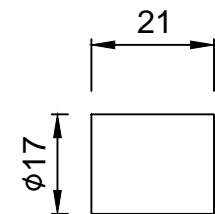

Single Lever Exposed Parts Kit of Diverter Consisting of Operating Lever, Wall Flange (with Seals) & Button Only (Compatible with Item ALD-065N)

Cat. No.-ARI-39065NK

WALL FLANGE

OPERATING LEVER

SLEEVE CAP