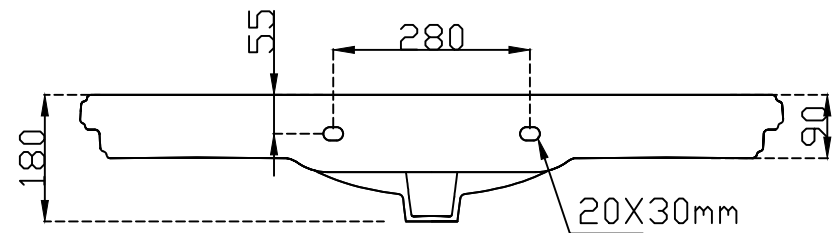

TOP VIEW

TOP VIEW

SIDE VIEW

BACK VIEW

	Jaquar Group Global Headquarters Plot No. 3, Sector- M-11, IMT Manesar Gurgaon, NCR - 122050, India E-mail : Sales: support@jaquar.com Customer Service : service@jaquar.com	ITEM CODE	VCS-WHT-503803W3TH
		ITEM TYPE	WALL HUNG CONSOLE BASIN
		ITEM SIZE	1000x510x180 mm
		ALL DIMENSIONS ARE IN MM. (TOLERANCE ± 5 MM)	