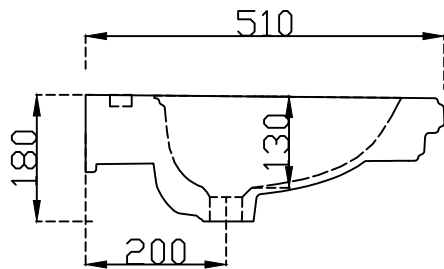

TOP VIEW

TOP VIEW

SIDE VIEW

BACK VIEW

	Jaquar Group Global Headquarters Plot No. 3, Sector- M-11, IMT Manesar Gurgaon, NCR - 122050, India E-mail : Sales: support@jaquar.com Customer Service : service@jaquar.com	ITEM CODE	VCS-WHT-503803W3TH
		ITEM TYPE	WALL HUNG CONSOLE BASIN
		ITEM SIZE	1000x510x180 mm
		ALL DIMENSIONS ARE IN MM. (TOLERANCE ± 5 MM)	