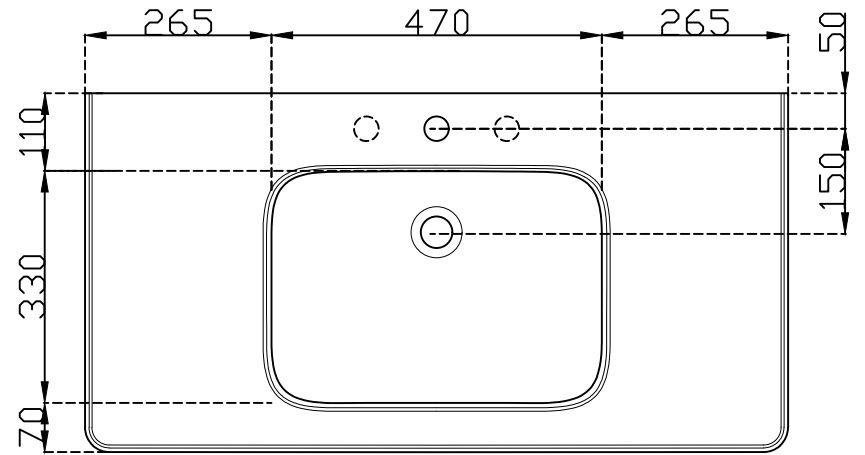

TOP VIEW

TOP VIEW

SIDE VIEW

BACK VIEW

	Jaquar Group Global Headquarters Plot No. 3, Sector- M-11, IMT Manesar Gurgaon, NCR - 122050, India E-mail : Sales: support@jaquar.com Customer Service : service@jaquar.com	ITEM CODE	VCS-WHT-503803W3TH
		ITEM TYPE	WALL HUNG CONSOLE BASIN
		ITEM SIZE	1000x510x180 mm
		ALL DIMENSIONS ARE IN MM. (TOLERANCE ± 5 MM)	