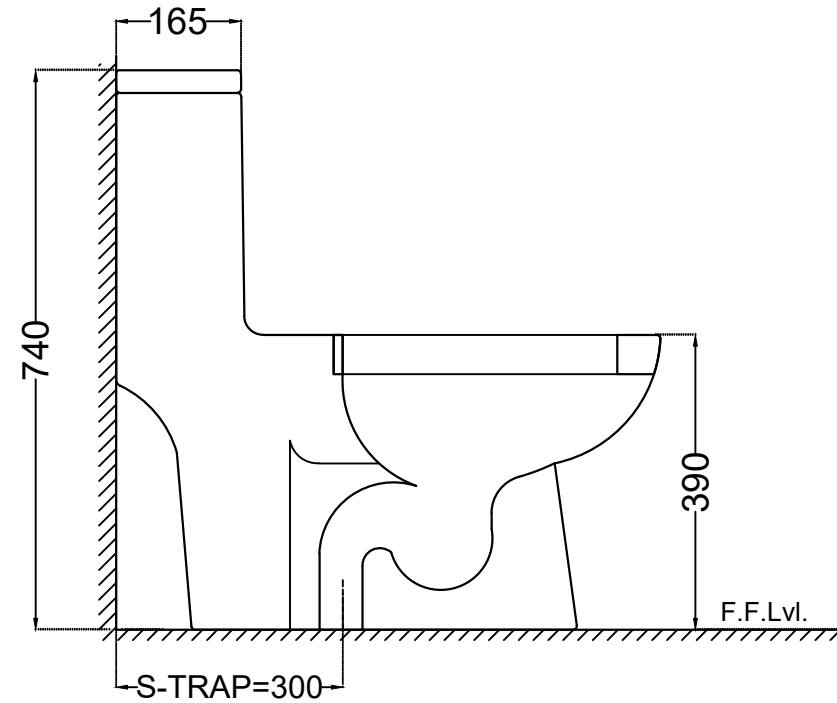

SIDE VIEW

TOP VIEW

 <p>Jaquar Group Global Headquarters Plot No. 3, Sector- M-11, IMT Manesar Gurgaon, NCR - 122050, India E-mail : Sales: support@jaquar.com Customer Service : service@jaquar.com</p>	ITEM CODE	SLS-WHT-6851S300PP
	ITEM TYPE	SINGLE PIECE WC S TRAP-300 MM
	ITEM SIZE	360x730x740 mm
	ALL DIMENSIONS ARE IN MM. (TOLERANCE ± 5 MM)	