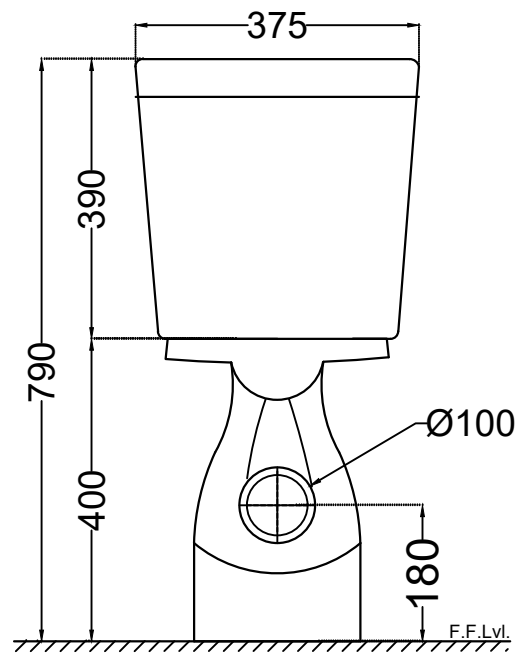

BACK VIEW

Jaquar Group

Global Headquarters
Plot No. 3, Sector- M-11, IMT Manesar
Gurgaon, NCR - 122050, India
E-mail : Sales: support@jaquar.com
Customer Service : service@jaquar.com

ITEM CODE	SLS-WHT-6751P180PPZ
ITEM TYPE	Complete Set For Coupled WC (P-Trap 180mm)
ITEM SIZE	375x650x790mm
ALL DIMENSIONS ARE IN MM. (TOLERANCE ± 5 MM)