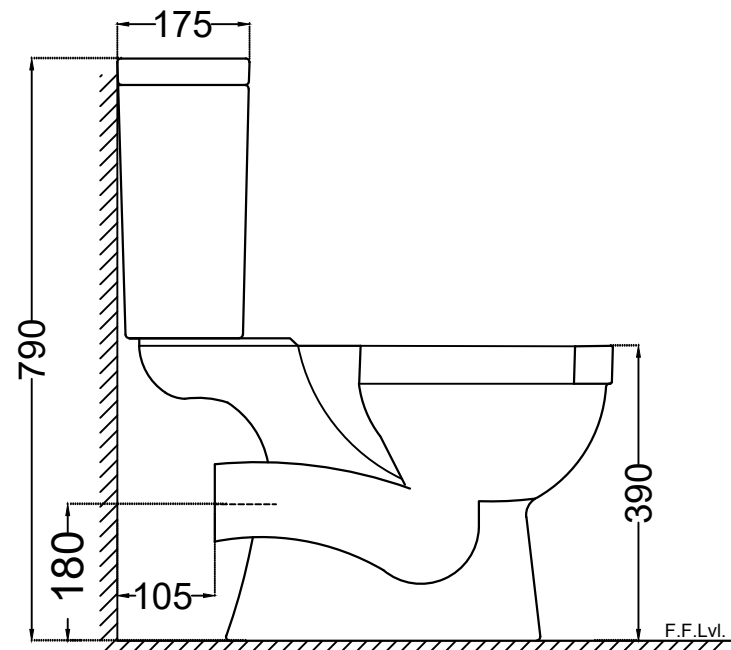

SIDE VIEW

Jaquar Group

Global Headquarters
Plot No. 3, Sector- M-11, IMT Manesar
Gurgaon, NCR - 122050, India
E-mail : Sales: support@jaquar.com
Customer Service : service@jaquar.com

ITEM CODE	SLS-WHT-6751P180PPZ
ITEM TYPE	Complete Set For Coupled WC (P-Trap 180mm)
ITEM SIZE	375x650x790mm
ALL DIMENSIONS ARE IN MM. (TOLERANCE ± 5 MM)