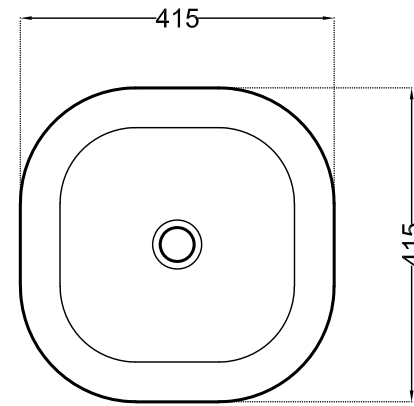

BOTTOM VIEW