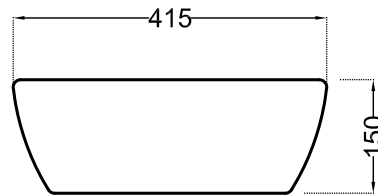

TOP VIEW

BOTTOM VIEW

Jaquar Group

Global Headquarters
Plot No. 3, Sector- M-11, IMT Manesar
Gurgaon, NCR - 122050, India
Phone : **0124-4746800**
E-mail : **Sales: support@jaquar.com**
Customer Service : **service@jaquar.com**

ITEM CODE	JDS-WHT-25911
ITEM TYPE	TABLE TOP BASIN
ITEM SIZE	415x415x150 mm
ALL DIMENSIONS ARE IN MM. (TOLERANCE ± 5 MM)