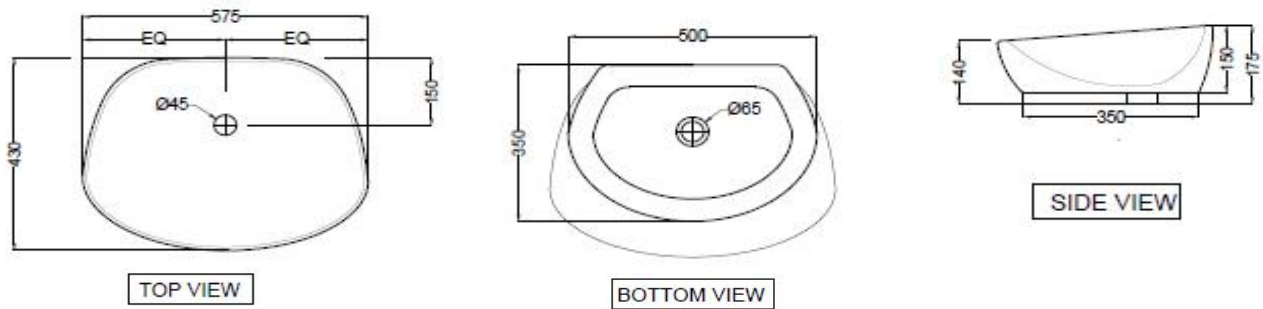

ACS-WHT-87901

SPECIFICATION DATA SHEET

PRODUCT DETAILS

Manufacturer :	Jaquar	Type:	Table top basin
Outlet	Vertical	Colour:	White
Technical Details:	ID of waste outlet hole dia. $\varnothing 45 \pm 3$ mm	Material:	Ceramic - Vitreous China
	Horizontal distance between the Bowl edge and the centre line of the waste outlet hole ≤ 150 mm		

PRODUCT IMAGE

TECHNICAL DRAWING

Product Dimension	575x430x175 mm	FEATURES Exclusive Design, Anti Germ Glaze
Basin Inner Dimension	560x415x100 mm	
Product Weight	17.75 kg	

ACCESSORIES INCLUDED

CERTIFICATION

Compliance : EN 997 :2012+A1 2015 (E) ,MS 2578: 2014, AMD. 1: 2017, SANS 497:2011

All technical dimensions are in accordance to British standards, Bureau of Indian Standards

DISCLAIMER: Our every effort has been made to ensure factual accuracy, the information presented subject to changes due to requirements in different sites, markets and/ or countries. All dimensions are in mm (Tolerance ± 5 MM). Jaquar reserves the right to make the necessary amendments at any time without prior notice.