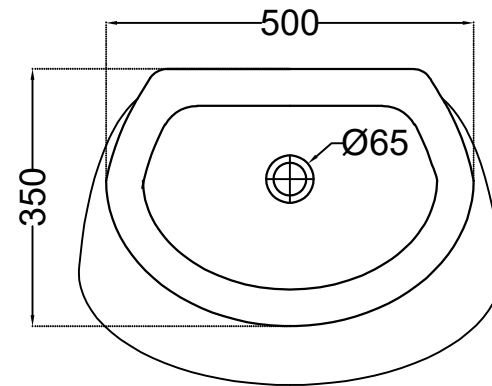

BOTTOM VIEW