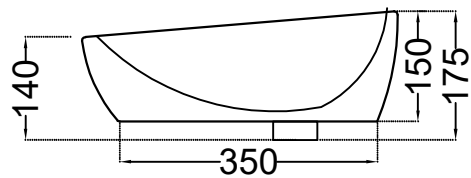

SIDE VIEW

Jaquar Group

Global Headquarters
Plot No. 3, Sector- M-11, IMT Manesar
Gurgaon, NCR - 122050, India
E-mail : Sales:support@jaquar.com
Customer Service : service@jaquar.com

ITEM CODE	ACS-WHT-87901
ITEM TYPE	TABLE TOP BASIN
ITEM SIZE	575x430x175 mm

ALL DIMENSIONS ARE IN MM. (TOLERANCE ± 5 MM)