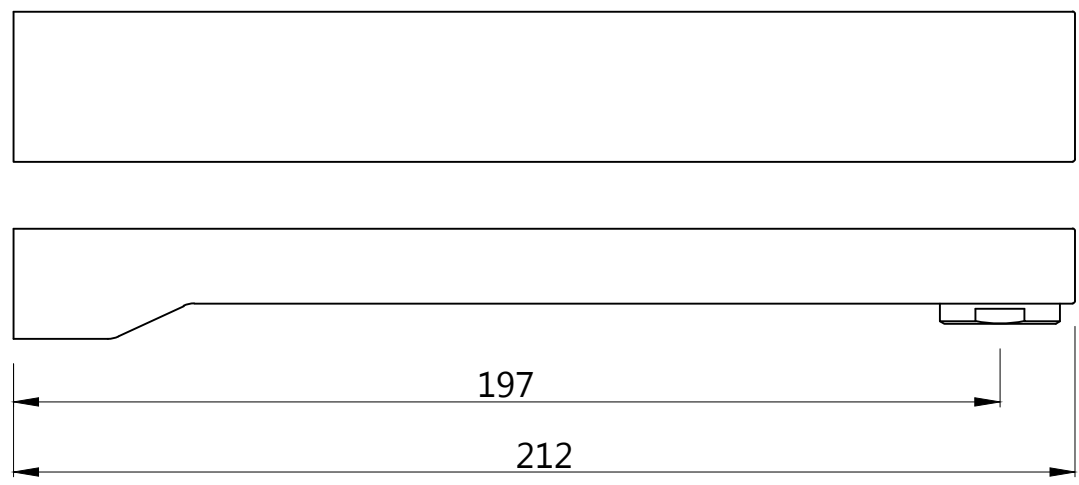

WALL FLANGE

HANDLE

SPOUT

SPOUT NIPPLE