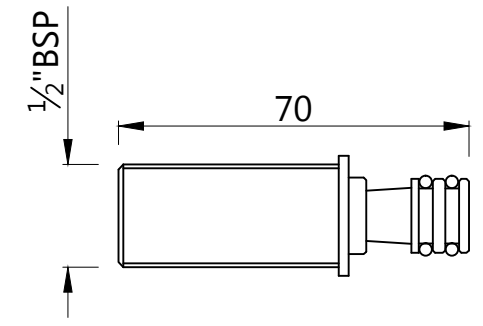

WALL FLANGE

HANDLE

SPOUT

SPOUT NIPPLE