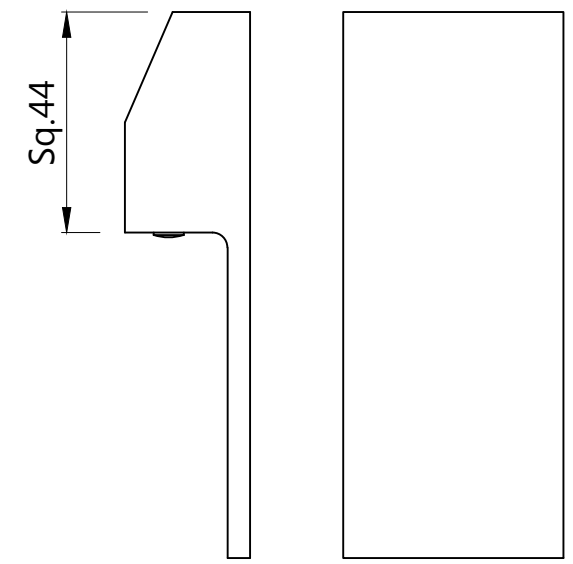

WALL FLANGE

HANDLE

SPOUT

SPOUT NIPPLE